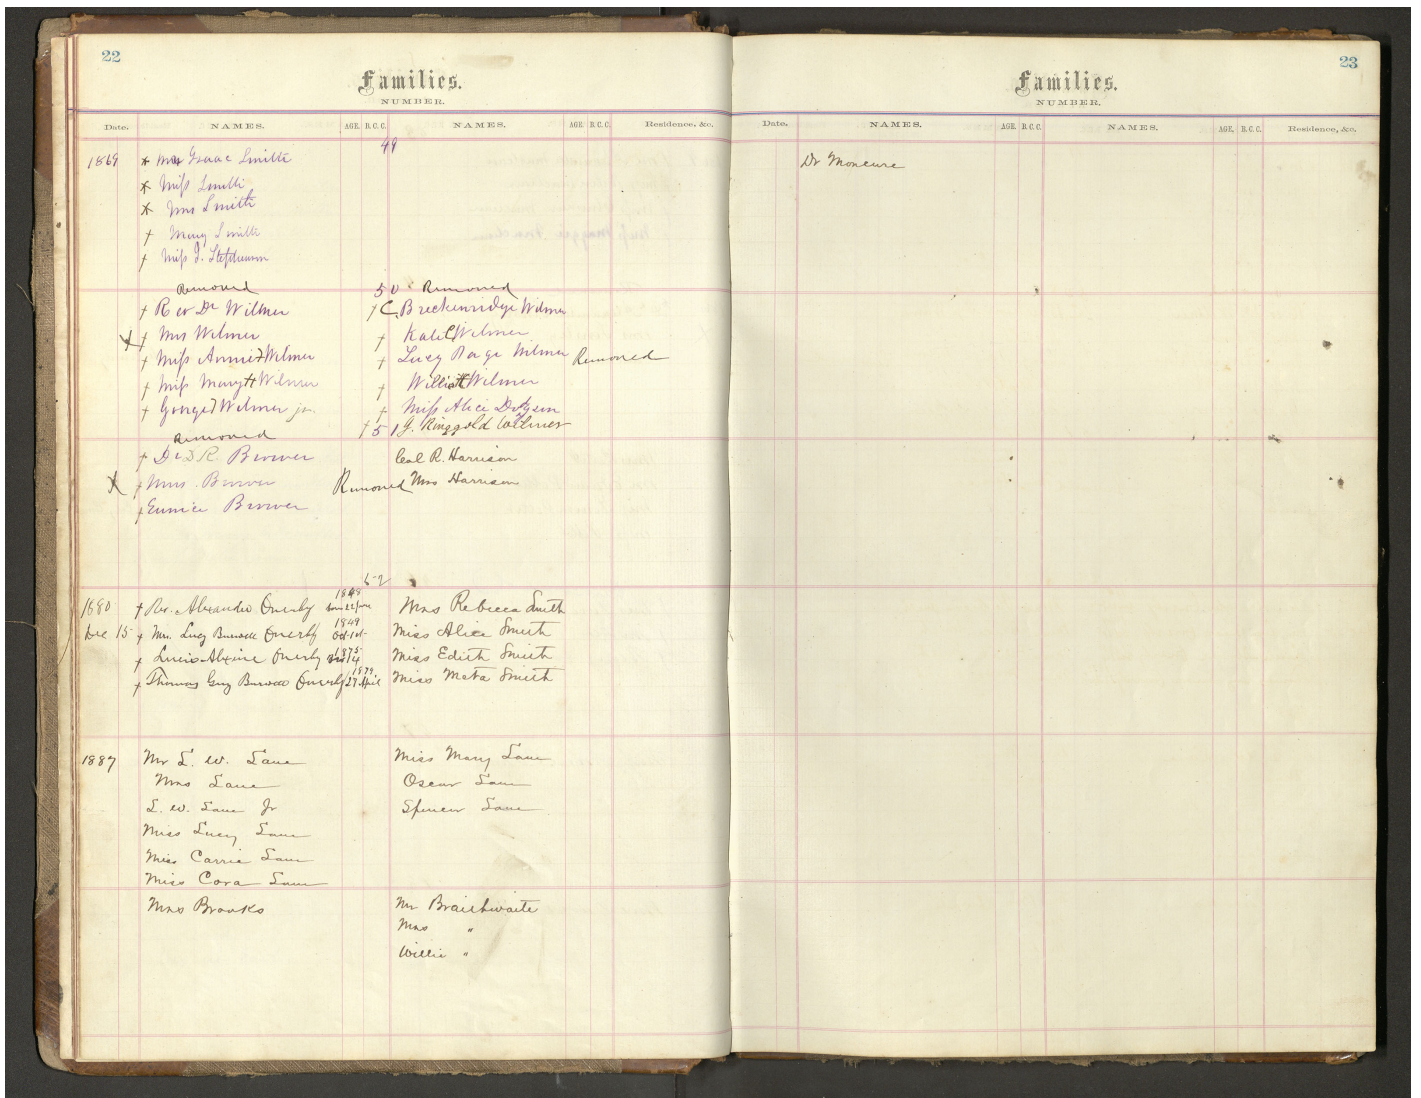

[Bruton Parish Church Register 1868-1908 - P.22-23](#)

[Bruton Parish Church Register 1868-1908](#)

Page Number: 17

Collection ID: Mss. 91 B 38
 Transcription Modernized: **FAMILIES**

Date	Names	Age	B.C.C.	Names
1869	* Mr Isaac Smith			
	* Miss Smith			
	* Mrs Smith			
	x Mary Smith			
	x Miss J. Stephenson			
	(Removed)		50	(Removed)
	Rev Dr Wilmer		x	C. Bucker
X	x Mrs Wilmer		x	Kate C. W
	x Miss Annie F. Wilmer		x	Lucy Nag

Dates: 1869 to 1887

Subject Headings: Church records and registers --Virginia-- Williamsburg.

Source URL: <http://heritagecenter.brutonparish.org/book/bruton-parish-church-register-1868-1908/bruton-parish-church-register-1868-1908-p22-23>